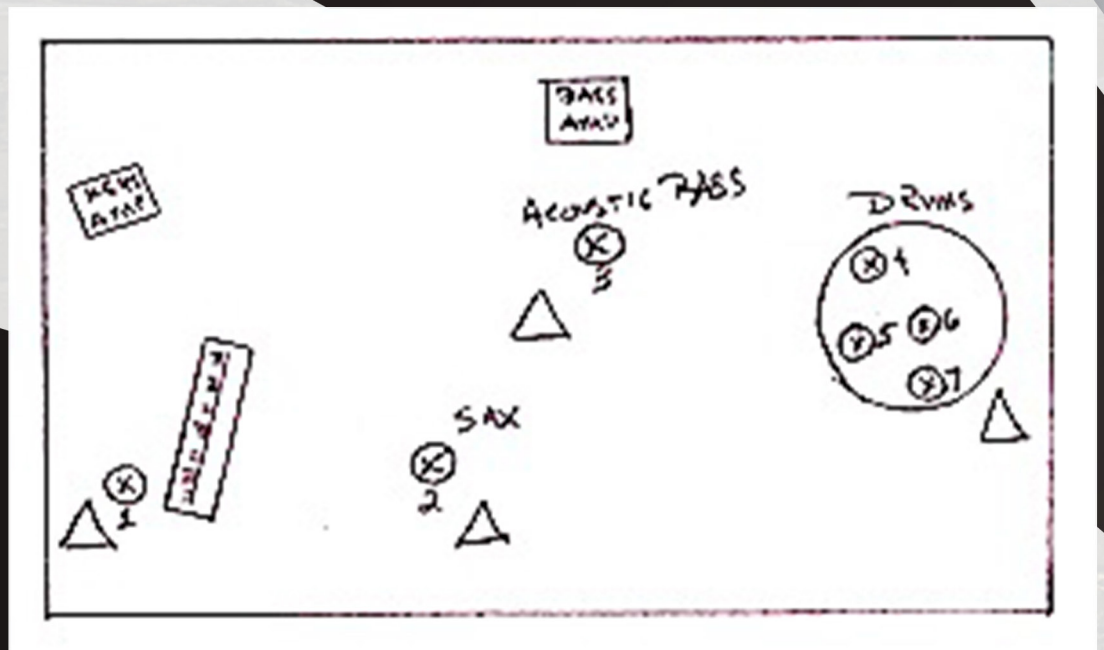

Andy Adamson

Technical Rider Information

Legend

Circle with X – mic
Square – Amp
Triangle – Monitor

Keyboard

Two synthesizers each with a DI (DI #1, DI #2)

Keyboard Amp

Mic #1 (announcements no vocals)

Monitor

Saxophone

Two saxophones: Tenor and Soprano

Mic #2

Monitor

Bass

Mic #3 for Acoustic Bass

Electric Bass with a DI (DI #3)

Bass Amp

Monitor

Drums

Standard kit with one rack tom, one

floor tom, three cymbals

Mic #4 overhead left

Mic #5 bass drum

Mic #6 snare